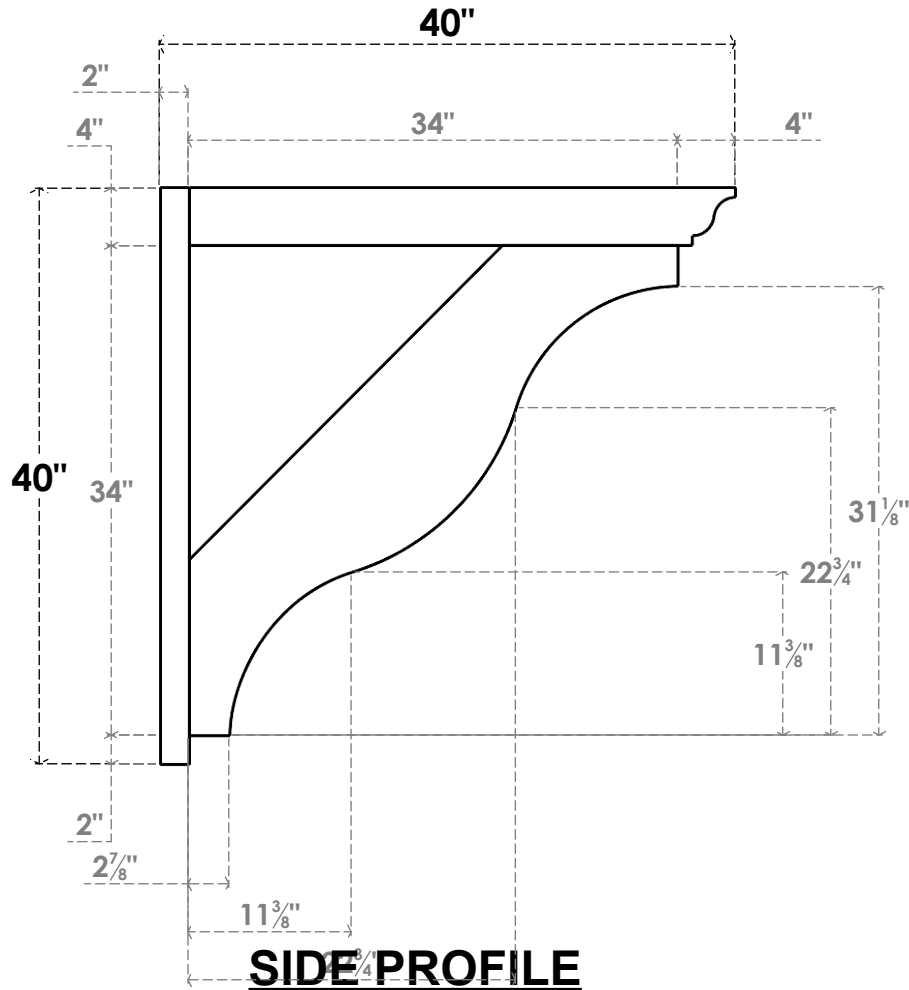

ITEM NUMBER: OUTUROC040X060X40000X40000X040X020X040FST04RCPR

4"W TOP X 6"W BACK X 40"D X 40"H X 4"T TOP X 2"T BACK TIMBERTHANE ROUGH CEDAR FUNSTON FAUX WOOD OPEN OUTLOOKER, TRADITIONAL TOP AND BLOCK BACK, 4"W CLOSED BRACE, PRIMED TAN

EKENA MILLWORK
2300 WEST MAIN ST.
CLARKSVILLE, TX 75426
TOLL FREE: 866-607-0453
WWW.EKENAMILLWORK.COM

NOTES

1. INSTALLATION TO BE COMPLETED IN ACCORDANCE WITH MANUFACTURER'S SPECIFICATIONS.
2. DRAWING MAY NOT BE TO SCALE
3. THIS DRAWING IS INTENDED FOR DESIGN AND PLANNING PURPOSES ONLY.
4. ALL INFORMATION CONTAINED HEREIN WAS CURRENT AT THE TIME OF DEVELOPMENT BUT MUST BE REVIEWED AND APPROVED BY THE PRODUCT MANUFACTURER TO BE CONSIDERED ACCURATE.
5. TIMBERTHANE ARCHITECTURAL PRODUCTS ARE MADE FROM HIGH DENSITY URETHANE AND COME FACTORY PRIMED