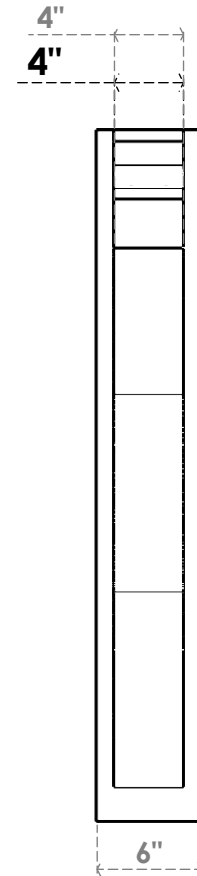

ITEM NUMBER: OUTUROC040X060X40000X40000X040X020X040FST04RCPR

4"W TOP X 6"W BACK X 40"D X 40"H X 4"T TOP X 2"T BACK TIMBERTHANE ROUGH CEDAR FUNSTON FAUX WOOD OPEN OUTLOOKER, TRADITIONAL TOP AND BLOCK BACK, 4"W CLOSED BRACE, PRIMED TAN

EKENA MILLWORK
2300 WEST MAIN ST.
CLARKSVILLE, TX 75426
TOLL FREE: 866-607-0453
WWW.EKENAMILLWORK.COM

NOTES

1. INSTALLATION TO BE COMPLETED IN ACCORDANCE WITH MANUFACTURER'S SPECIFICATIONS.
2. DRAWING MAY NOT BE TO SCALE
3. THIS DRAWING IS INTENDED FOR DESIGN AND PLANNING PURPOSES ONLY.
4. ALL INFORMATION CONTAINED HEREIN WAS CURRENT AT THE TIME OF DEVELOPMENT BUT MUST BE REVIEWED AND APPROVED BY THE PRODUCT MANUFACTURER TO BE CONSIDERED ACCURATE.
5. TIMBERTHANE ARCHITECTURAL PRODUCTS ARE MADE FROM HIGH DENSITY URETHANE AND COME FACTORY PRIMED