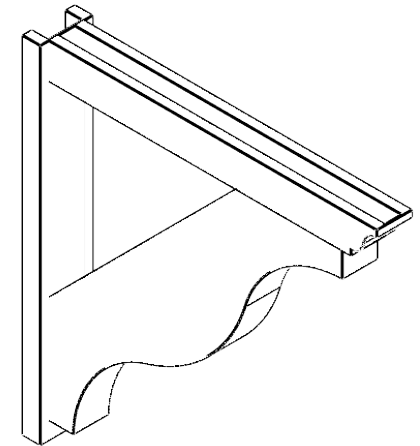

ITEM NUMBER: OUTUROC040X060X40000X40000X040X020X040FST04RCPR

4"W TOP X 6"W BACK X 40"D X 40"H X 4"T TOP X 2"T BACK TIMBERTHANE ROUGH CEDAR FUNSTON FAUX WOOD OPEN OUTLOOKER, TRADITIONAL TOP AND BLOCK BACK, 4"W CLOSED BRACE, PRIMED TAN

EKENA MILLWORK
2300 WEST MAIN ST.
CLARKSVILLE, TX 75426
TOLL FREE: 866-607-0453
WWW.EKENAMILLWORK.COM

NOTES

1. INSTALLATION TO BE COMPLETED IN ACCORDANCE WITH MANUFACTURER'S SPECIFICATIONS.
2. DRAWING MAY NOT BE TO SCALE
3. THIS DRAWING IS INTENDED FOR DESIGN AND PLANNING PURPOSES ONLY.
4. ALL INFORMATION CONTAINED HEREIN WAS CURRENT AT THE TIME OF DEVELOPMENT BUT MUST BE REVIEWED AND APPROVED BY THE PRODUCT MANUFACTURER TO BE CONSIDERED ACCURATE.
5. TIMBERTHANE ARCHITECTURAL PRODUCTS ARE MADE FROM HIGH DENSITY URETHANE AND COME FACTORY PRIMED